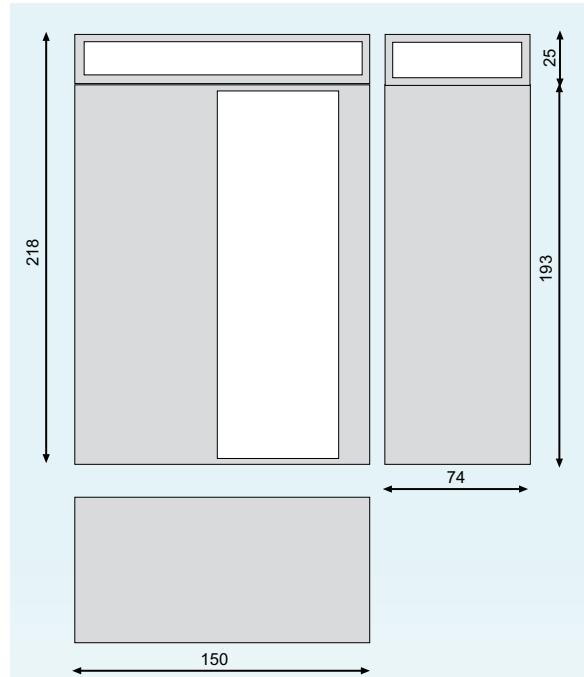

THE EVOLUTION OF THE SPECIES HAS ARRIVED...

Products:	2, 4, 6, 8, 3+6 lcao standards, ID photos in different formats.
Print mode:	Color or black and white
Customization:	Possibility of inserting new backgrounds or promotional brands
Print format:	10x15cm (4x6")
Computer:	Last generation.
Printer:	1 or more Shinko CHC-2145.
Consumables:	Kit of thermal paper rolls and ribbon.
Print speed:	7 seconds 10x15cm (4x6").
Print resolution:	300dpi in "fine" mode equal to 4.800dpi inkjet (Shinko).
Power supply:	AC 220/230 Volt - 50 Hz - 1200 Watt. AC 110 Volt - 60 Hz - 1200 Watt (on demand)
Booth:	Metal version certified CE in blue-red or any other color.
Autonomy:	700 copies 10x15cm (4x6") 300 copies 10x15cm (4x6")
Payment methods:	Coin/bill acceptor.
Weight:	350 Kg
Sizes:	See chart.